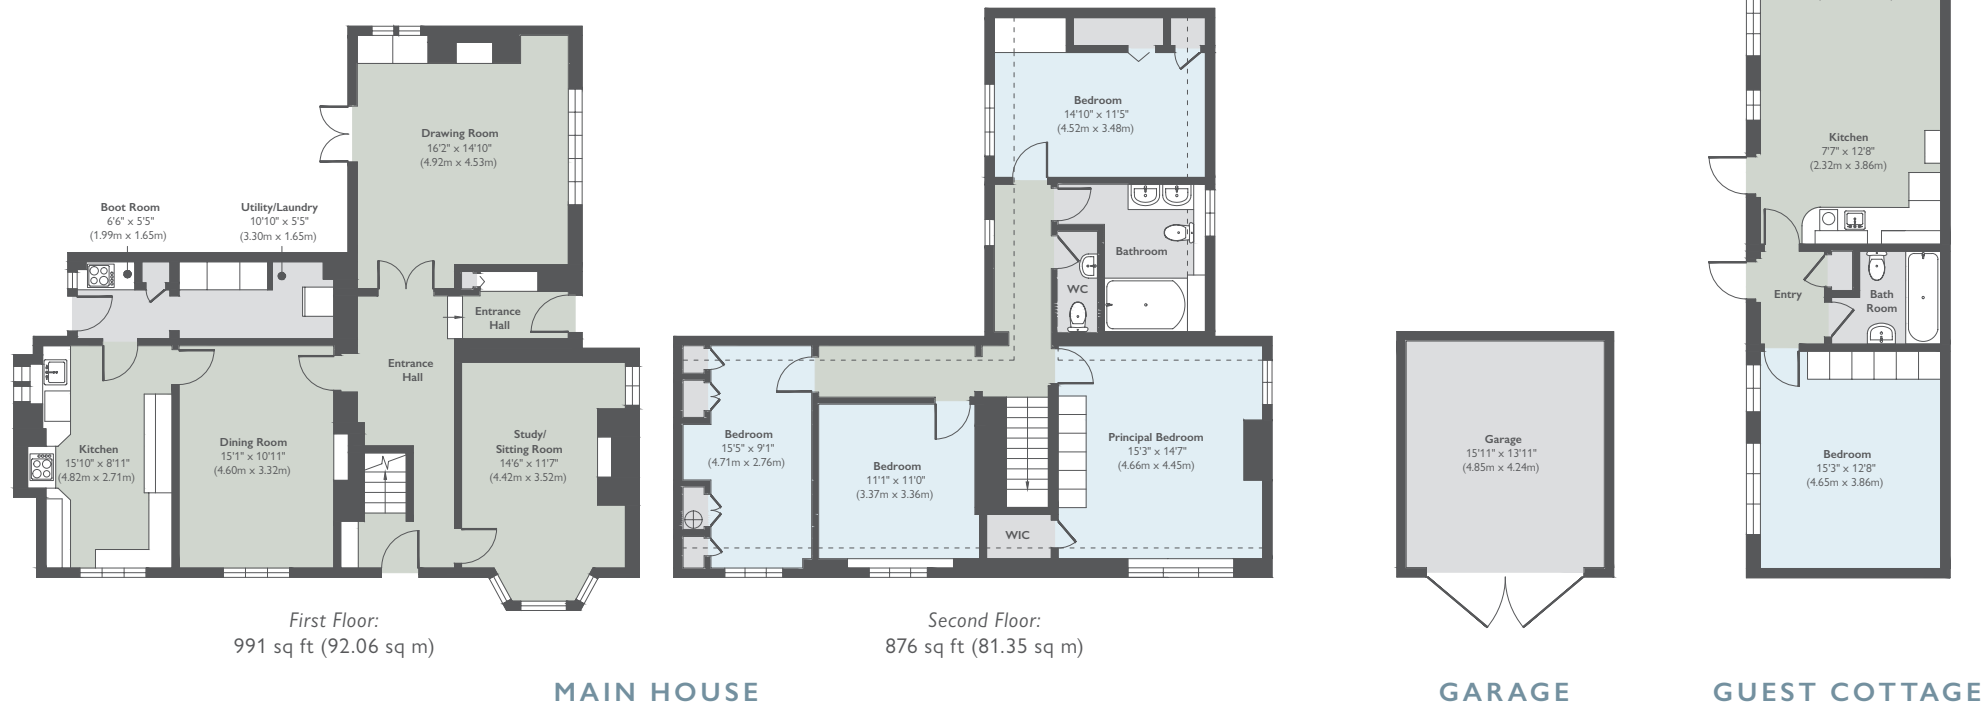

Yew Tree Cottage

CHERITON

AREA

Main House: 1,867 sq ft (173.42 sq m)

Guest Cottage: 670 sq ft (62.26 sq m)

Garage: 221 sq ft (20.56 sq m)

TOTAL

2,758 sq ft (256.24 sq m)

Illustration for identification purposes only, measurements are approximate and not to scale.